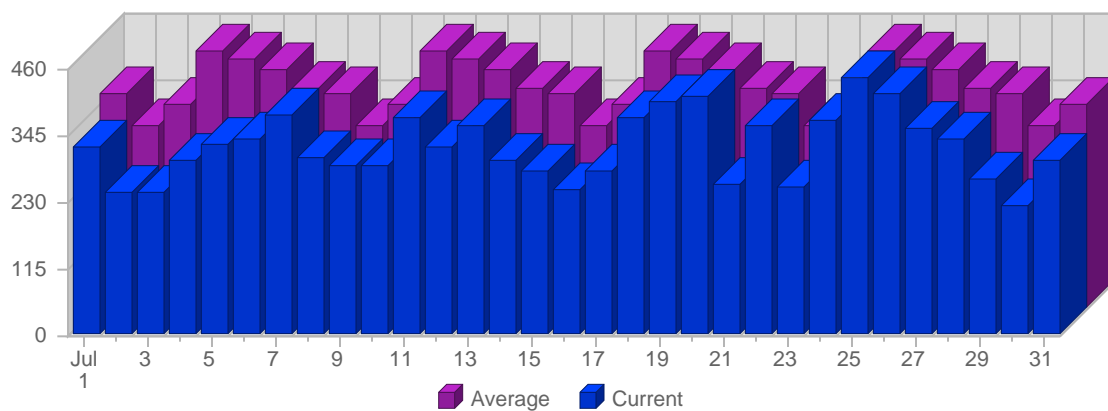

# Traffic Reports Visits

## Report Description

Report Description: Visits during the month of July 2005  
 Report Range: Month of July 2005  
 Report Scope: Historical Data

## Historic Breakdown

## Breakdown

Date	Total Visits	Average Visits Historically	Change	Percent of Total Visits
Fri Jul 1st, 2005	322	371.09	+59 ▲	3.22%
Sat Jul 2nd, 2005	246	315.67	-105 ▼	2.46%
Sun Jul 3rd, 2005	245	353.93	-119 ▼	2.45%
Mon Jul 4th, 2005	303	445.02	-64 ▼	3.03%
Tue Jul 5th, 2005	330	429.93	-26 ▼	3.30%
Wed Jul 6th, 2005	339	412.72	+89 ▲	3.39%
Thu Jul 7th, 2005	379	379.98	+165 ▲	3.79%
Fri Jul 8th, 2005	308	371.09	-14 ▼	3.08%
Sat Jul 9th, 2005	293	315.67	+47 ▲	2.93%
Sun Jul 10th, 2005	293	353.93	+48 ▲	2.93%
Mon Jul 11th, 2005	373	445.02	+70 ▲	3.73%
Tue Jul 12th, 2005	323	429.93	-7 ▼	3.23%
Wed Jul 13th, 2005	360	412.72	+21 ▲	3.60%
Thu Jul 14th, 2005	299	379.98	-80 ▼	2.99%
Fri Jul 15th, 2005	282	371.09	-26 ▼	2.82%
Sat Jul 16th, 2005	250	315.67	-43 ▼	2.50%
Sun Jul 17th, 2005	282	353.93	-11 ▼	2.82%
Mon Jul 18th, 2005	377	445.02	+4 ▲	3.77%
Tue Jul 19th, 2005	403	429.93	+80 ▲	4.03%
Wed Jul 20th, 2005	410	412.72	+50 ▲	4.10%
Thu Jul 21st, 2005	262	379.98	-37 ▼	2.62%
Fri Jul 22nd, 2005	359	371.09	+77 ▲	3.59%
Sat Jul 23rd, 2005	254	315.67	+4 ▲	2.54%
Sun Jul 24th, 2005	372	353.93	+372 ▲	3.72%
Mon Jul 25th, 2005	446	445.02	+446 ▲	4.46%
Tue Jul 26th, 2005	414	429.93	+414 ▲	4.14%
Wed Jul 27th, 2005	355	412.72	+355 ▲	3.55%
Thu Jul 28th, 2005	336	379.98	+336 ▲	3.36%
Fri Jul 29th, 2005	271	371.09	+271 ▲	2.71%
Sat Jul 30th, 2005	224	315.67	+224 ▲	2.24%
Sun Jul 31st, 2005	299	353.93	+299 ▲	2.99%
	10,009	10,597		