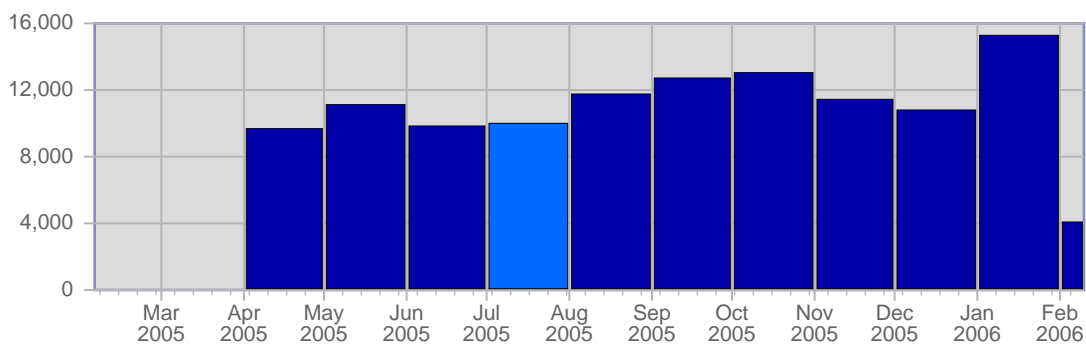

# Traffic Reports Visits

## Report Description

Report Description: Visits during the month of July 2005  
 Report Range: Month of July 2005  
 Report Scope: Historical Data

## Historic Breakdown

## Breakdown

Date	Total Visits	Average Visits Historically	Change	Percent of Total Visits
Fri Jul 1st, 2005	322	371.09	+59 ▲	3.22%
Sat Jul 2nd, 2005	246	315.67	-105 ▼	2.46%
Sun Jul 3rd, 2005	245	353.93	-119 ▼	2.45%
Mon Jul 4th, 2005	303	445.02	-64 ▼	3.03%
Tue Jul 5th, 2005	330	429.93	-26 ▼	3.30%
Wed Jul 6th, 2005	339	412.72	+89 ▲	3.39%
Thu Jul 7th, 2005	379	379.98	+165 ▲	3.79%
Fri Jul 8th, 2005	308	371.09	-14 ▼	3.08%
Sat Jul 9th, 2005	293	315.67	+47 ▲	2.93%
Sun Jul 10th, 2005	293	353.93	+48 ▲	2.93%
Mon Jul 11th, 2005	373	445.02	+70 ▲	3.73%
Tue Jul 12th, 2005	323	429.93	-7 ▼	3.23%
Wed Jul 13th, 2005	360	412.72	+21 ▲	3.60%
Thu Jul 14th, 2005	299	379.98	-80 ▼	2.99%
Fri Jul 15th, 2005	282	371.09	-26 ▼	2.82%
Sat Jul 16th, 2005	250	315.67	-43 ▼	2.50%
Sun Jul 17th, 2005	282	353.93	-11 ▼	2.82%
Mon Jul 18th, 2005	377	445.02	+4 ▲	3.77%
Tue Jul 19th, 2005	403	429.93	+80 ▲	4.03%
Wed Jul 20th, 2005	410	412.72	+50 ▲	4.10%
Thu Jul 21st, 2005	262	379.98	-37 ▼	2.62%
Fri Jul 22nd, 2005	359	371.09	+77 ▲	3.59%
Sat Jul 23rd, 2005	254	315.67	+4 ▲	2.54%
Sun Jul 24th, 2005	372	353.93	+372 ▲	3.72%
Mon Jul 25th, 2005	446	445.02	+446 ▲	4.46%
Tue Jul 26th, 2005	414	429.93	+414 ▲	4.14%
Wed Jul 27th, 2005	355	412.72	+355 ▲	3.55%
Thu Jul 28th, 2005	336	379.98	+336 ▲	3.36%
Fri Jul 29th, 2005	271	371.09	+271 ▲	2.71%
Sat Jul 30th, 2005	224	315.67	+224 ▲	2.24%
Sun Jul 31st, 2005	299	353.93	+299 ▲	2.99%
	10,009	10,597		